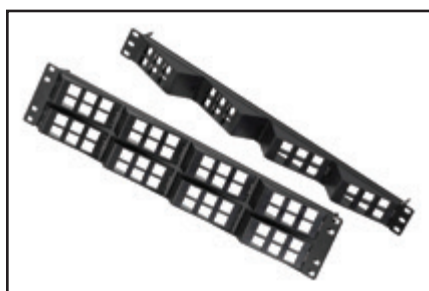

3600 Pre-Terminated Cable Assembly

CAT6+ RJ45 Coupler

CAT6+ KeyConnect Coupler Patch Panel (Preloaded)

KeyConnect AngleFlex Patch Panels (Empty)

3600 Pre-Terminated Cabling System

Cable Assemblies, Couplers, Patch Panels

Belden's 3600 Pre-Terminated Cabling System delivers rapid deployment coupled with guaranteed Category 6 performance and headroom, without the need for tradeoffs or compromise in performance and reliability. Bringing a new level of ease and convenience to cabling system design, ordering and installation, the system allows users to deploy their high-performance cabling networks with optimal speed and efficiency.

Proven modular components are the cornerstone of the system. These include the 3600 Pre-Terminated Cable Assemblies and the CAT6+ RJ45 Modular Couplers. These components rely on unique enabling

technologies: Belden's Bonded-Pair technologies ensure that the cable assemblies boast exceptional structural stability and unflinching electrical performance; and the patent-pending plug management bar design which allows for very good control of the internal plug NEXT and superior plug/jack mated-pair performance.

3600 Pre-Terminated Cabling System

Description	Belden Part Number	
	6-Cable	8-Cable
3600 Pre-Terminated Cable Assembly, Bonded-Pair, 4-pair, 24 AWG Solid, T568A/B-T568A/B		
CMR, Black	C601100xxxA06	C601100xxxA08
CMR, Blue	C601106xxxA06	C601106xxxA08
CMR, White	C601109xxxA06	C601109xxxA08
CMP, Black	C602100xxxA06	C602100xxxA08
CMP, Blue	C602106xxxA06	C602106xxxA08
CMP, White	C602109xxxA06	C602109xxxA08