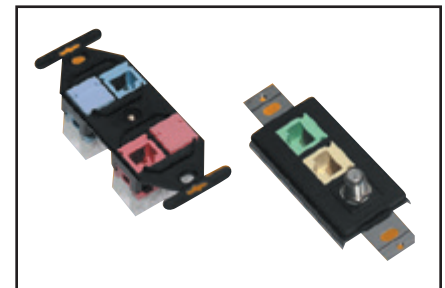

### Interface/MDVO Side Entry Box

Description	Belden Part Number
<b>Single-gang</b>	
MDVO Side Entry Box, 2-port, Gray	A0645271
MDVO Side Entry Box, 2-port, Almond	A0645272
MDVO Side Entry Box, 2-port, White	A0645273
MDVO Side Entry Box, 2-port, Black	A0645274

### MDVO Adapters

Description	Belden Part Number
<b>106 Adapter, Deco Adapter, Furniture Adapter</b>	
MDVO 106 Adapter, 2-port, Gray	AX100304
MDVO 106 Adapter, 2-port, Almond	AX100305
MDVO 106 Adapter, 2-port, White	AX100306
MDVO 106 Adapter, 2-port, Black	AX100307
MDVO 106 Adapter, 4-port, Gray	AX100308
MDVO 106 Adapter, 4-port, Almond	AX100309
MDVO 106 Adapter, 4-port, White	AX100310
MDVO 106 Adapter, 4-port, Black	AX100311
MDVO Deco Adapter, 3-port, Gray	A0409651
MDVO Deco Adapter, 3-port, Almond	A0409652
MDVO Deco Adapter, 3-port, White	A0409653
MDVO Deco Adapter, 3-port, Black	A0409654
MDVO Modular Furniture Adapter, 3-port, Gray	A0407071
MDVO Modular Furniture Adapter, 3-port, Almond	A0407072
MDVO Modular Furniture Adapter, 3-port, White	A0407073
MDVO Modular Furniture Adapter, 3-port, Black	A0407074
MDVO Modular Furniture Adapter, 4-port, Gray	AX100925
MDVO Modular Furniture Adapter, 4-port, Almond	AX100926
MDVO Modular Furniture Adapter, 4-port, White	AX100927
MDVO Modular Furniture Adapter, 4-port, Black	AX100928

AX101474, Interface/MDVO Surface Adapter Box

A0645271, MDVO Side Entry Box, shown here with modules

AX100311, MDVO 106 Adapter, 4-port, shown here with modules

A0409654, MDVO Deco Adapter, shown here with modules