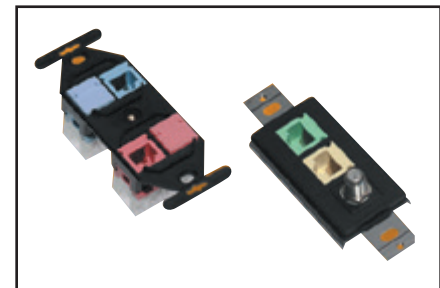

MDVO Modular Furniture Adapters are the ideal outlet adapters for open office furniture applications.

Interface/MDVO Surface Adapter Box

Description	Belden Part Number
Single-gang	
Interface/MDVO Surface Adapter Box, Single-gang, Gray	AX101474
Interface/MDVO Surface Adapter Box, Single-gang, Almond	AX101475
Interface/MDVO Surface Adapter Box, Single-gang, White	AX101476
Interface/MDVO Surface Adapter Box, Single-gang, Black	AX101477

Interface/MDVO Side Entry Box

Description	Belden Part Number
Single-gang	
MDVO Side Entry Box, 2-port, Gray	A0645271
MDVO Side Entry Box, 2-port, Almond	A0645272
MDVO Side Entry Box, 2-port, White	A0645273
MDVO Side Entry Box, 2-port, Black	A0645274

MDVO Adapters

Description	Belden Part Number
106 Adapter, Deco Adapter, Furniture Adapter	
MDVO 106 Adapter, 2-port, Gray	AX100304
MDVO 106 Adapter, 2-port, Almond	AX100305
MDVO 106 Adapter, 2-port, White	AX100306
MDVO 106 Adapter, 2-port, Black	AX100307
MDVO 106 Adapter, 4-port, Gray	AX100308
MDVO 106 Adapter, 4-port, Almond	AX100309
MDVO 106 Adapter, 4-port, White	AX100310
MDVO 106 Adapter, 4-port, Black	AX100311
MDVO Deco Adapter, 3-port, Gray	A0409651
MDVO Deco Adapter, 3-port, Almond	A0409652
MDVO Deco Adapter, 3-port, White	A0409653
MDVO Deco Adapter, 3-port, Black	A0409654
MDVO Modular Furniture Adapter, 3-port, Gray	A0407071
MDVO Modular Furniture Adapter, 3-port, Almond	A0407072
MDVO Modular Furniture Adapter, 3-port, White	A0407073
MDVO Modular Furniture Adapter, 3-port, Black	A0407074
MDVO Modular Furniture Adapter, 4-port, Gray	AX100925
MDVO Modular Furniture Adapter, 4-port, Almond	AX100926
MDVO Modular Furniture Adapter, 4-port, White	AX100927
MDVO Modular Furniture Adapter, 4-port, Black	AX100928

AX101474, Interface/MDVO Surface Adapter Box

A0645271, MDVO Side Entry Box, shown here with modules

AX100311, MDVO 106 Adapter, 4-port, shown here with modules

A0409654, MDVO Deco Adapter, shown here with modules