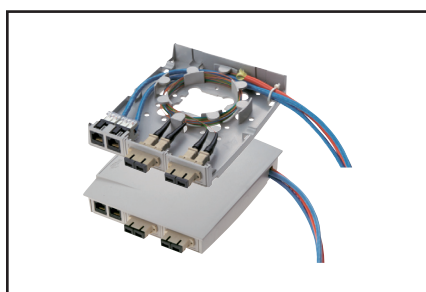

A0643206, MDVO Multimedia Outlet Box (shown terminated)

FX Wall Box (W-Box)

Protect and manage field-terminated fiber within a compact easily mounted termination box supporting both Mechanical Splice and Fusion Splice termination techniques.

Description	Belden Part Number			
	OM3 Aqua	OM4 Erika Violet	OS2 Blue	OS2/APC Green
FX Wall-Box, 1x SC Simplex	–	–	FWSWBF01SC	FWSWBF01SB
FX Wall-Box, 2x SC Simplex	–	–	FWSWBF02SC	FWSWBF02SB
FX Wall-Box, 4x SC Simplex	–	–	FWSWBF04SC	FWSWBF04SB

FX Multi Box (M-Box)

Extremely compact, the feature rich M-Box is ideally suited for floor box and consolidation point applications. Supporting pre-terminated MPO-12(f) connectivity with an integrated fanout to LC, 1G and 10G Ethernet can be quickly deployed and re-deployed eliminating field termination. When the need arises additional versions of the M-Box are fully equipped to handle and protect field termination including both mechanical splice and pigtail fusion splicing techniques.

Description	Belden Part Number			
	OM3 Aqua	OM4 Erika Violet	OS2 Blue	OS2/APC Green
FX Multi-Box Pre-Term MPO-12(f) to 6 x LC Duplex	FW3MBP06LD	FW4MBP06LD	FWSMBP06LD	FWSMBP06LA
FX Multi-Box Field-Term, (with Pigtails)	FW3MBS06LD	FW4MBS06LD	FWSMBS06LD	FWSMBS06LA
FX Multi-Box Field-Term, (without Pigtails)	FW3MBF06LD	FW4MBF06LD	FWSMBF06LD	FWSMBF06LA

MDVO Multimedia Outlet Box

The MDVO Multimedia Outlet Box brings unique versatility for multimedia work area installations. The box design provides cable management and helps maintain cable bend radius. The low profile design and side-entry of the outlet box offers better protection for patch cords. The outlet box can accept up to six MDVO-style modules or three SC Duplex footprint adapters.

The MDVO Multimedia Outlet Box can be mounted directly on the wall or attached to standard electrical boxes. Included with the MDVO Multimedia box are three 1-port SC Duplex footprint mounting bezels and three 2-port MDVO adapters.

Description	Belden Part Number	
	Almond	White
MDVO Multimedia Outlet Box, 6-Port	A0643206	A0643207

*See the Belden copper catalog for a larger selection.

For MediaFlex Faceplates, Interface MDVO Faceplates and MDVO adapters, please refer to Belden Copper Catalog (Pages 54-59).