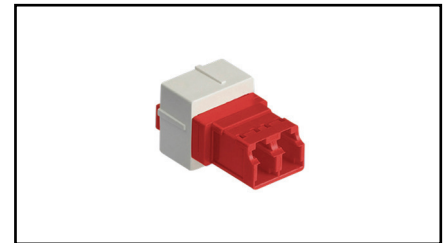

AX102101, OM4 MDVO Adapter Module with LC Keyed Red Adapter, White Holder

KeyConnect Fiber Adapter Modules

Description	Belden Part Number		
	Almond	Elec. White	Black
LC Duplex - OM3 (Aqua Adapter)	AX104937	AX104938	AX104939
LC Duplex - OM4 (Erika Violet Adapter)	AX105641-AL	AX105641-EW	AX105641-BK
SC Simplex OM1 (Beige Adapter)	AX102683	AX102684	AX102685
SC Simplex - OM3 (Aqua Adapter)	AX105643-AL	AX105643-EW	AX105643-BK
ST- Metal	AX102242	AX102243	AX102244

All KeyConnect Adapter Modules listed above come in quantities of 25 per package
Please contact Belden for any help configuring/validating *SmartPart* Numbers or for any other custom Engineered solutions