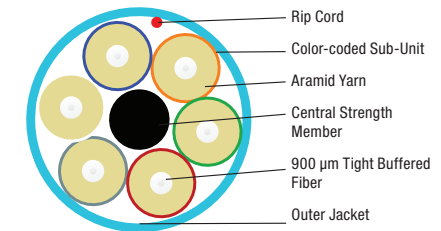

Legend

Compliance

- TIA/EIA-568-C.3
- ISO/IEC 11801, 2nd Edition
- Telcordia GR-409-CORE
- RoHS II 2011/65/EU
- REACH EC1907-2006
- NEC/CEC OFNR/OFN FT.4 (RISER - PVC)
- NEC/CEC OFNR/OFN FT.4 (LSZH - FRPE)
- NEC/CEC OFNP/OFN FT.6 (PLENUM - PVC or PVDF)
- ICEA S-83-596