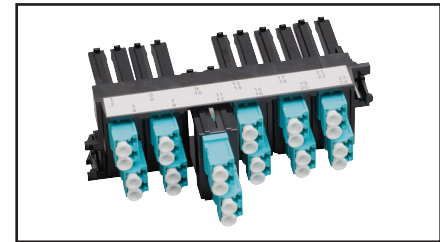

FF3U12LD, FX Ultra Frame, OM3, 12 Ports, LC Duplex, Aqua Adapters

Tailored FX UHD and FX Ultra Frames

Building a SmartPart Number

Fixed Letter Series	1. Choose Fiber Type	2. Choose Product Family	3. Choose Port Count	4. Choose Connector for Patch Side	5. Choose Adapter Color
FF	3	H	18	LD	A
	<table border="1"> <thead> <tr> <th>Fiber Type</th> <th>Product Family</th> </tr> </thead> <tbody> <tr> <td>1 OM1</td> <td>H FX UHD</td> </tr> <tr> <td>3 OM3</td> <td>U FX Ultra (1" Pull)</td> </tr> <tr> <td>4 OM4</td> <td></td> </tr> <tr> <td>S OS2</td> <td></td> </tr> </tbody> </table>	<table border="1"> <thead> <tr> <th>Port Count (Patch Side)</th> </tr> </thead> <tbody> <tr> <td>03</td> </tr> <tr> <td>06</td> </tr> <tr> <td>12</td> </tr> <tr> <td>18</td> </tr> </tbody> </table>	<table border="1"> <thead> <tr> <th>Connector (Patch Side)</th> </tr> </thead> <tbody> <tr> <td>LD LC Duplex</td> </tr> <tr> <td>LA LC/APC Duplex</td> </tr> <tr> <td>LS LC Duplex w/Shutters</td> </tr> <tr> <td>SD SC Duplex</td> </tr> <tr> <td>SC SC Simplex</td> </tr> <tr> <td>SA SC/APC Duplex</td> </tr> <tr> <td>SB SC/APC Simplex</td> </tr> <tr> <td>SS SC Duplex w/ Shutters</td> </tr> <tr> <td>SR SC Simplex w/ Shutters</td> </tr> <tr> <td>ST ST</td> </tr> <tr> <td>MP MPO Up/Down</td> </tr> <tr> <td>MR MPO Up/Up</td> </tr> </tbody> </table>	<table border="1"> <thead> <tr> <th>Adapter Color</th> </tr> </thead> <tbody> <tr> <td>T Beige</td> </tr> <tr> <td>N Black</td> </tr> <tr> <td>A Aqua</td> </tr> <tr> <td>E Erika V.</td> </tr> <tr> <td>B Blue</td> </tr> <tr> <td>G Green</td> </tr> </tbody> </table>