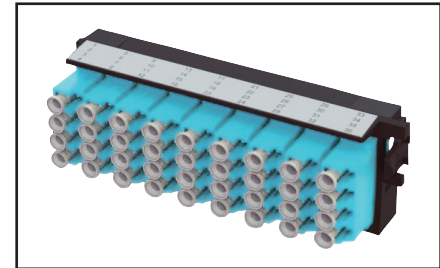

Faster.
Easier.
Better.

FiberExpress Patch Panel Systems (continued) FX UHD and FX Ultra Frames

Standard FX UHD and FX Ultra Frames

Description		Belden Part Number				
Patch Ports (fibers)	Family	OM1 Beige Adapters	OM3 Aqua Adapters	OM4 Erika Violet Adapters	SM Blue Adapters	SM/APC Green Adapters
MPO Type-A (Key-Up/Key-Down)						
18	FX UHD	–	FF3H18MP	FF4H18MP	–	FFSH18MP
12	FX Ultra	–	FF3U12MP	FF4U12MP	–	FFSU12MP
LC Duplex						
18 (36)	FX UHD	–	FF3H18LD	FF4H18LD	FFSH18LD	FFSH18LA
12 (24)	FX Ultra	FF1U12LD	FF3U12LD	FF4U12LD	FFSU12LD	FFSU12LA
SC Duplex						
6 (12)	FX Ultra	FF1U06SD	FF3U06SD	FF4U06SD	FFSU06SD	FFSU06SA
SC Simplex						
12 (12)	FX Ultra	–	–	–	FFSU12SC	FFSU12SB
ST						
12 (12), Metal	FX Ultra	FFSU12ST				–