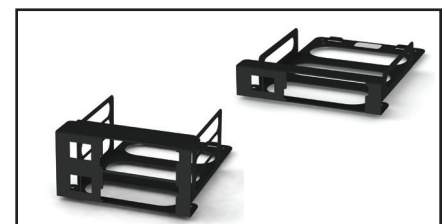

### FX UHD Shelves, Single Cassette Holder

Entry-level cost effective solutions for pre-terminated systems.

| Description                             | Number of Module Bays | Total LC Duplex/<br>MPO Ports using<br>FX Ultra Frames<br>and Cassettes | Total LC Duplex/<br>MPO Ports using<br>FX UHD Frames<br>and Cassettes | Belden Part Number |              |
|---|-----------------------|---|---|--------------------|--------------|
|   |                       |   |   | Titanium           | Black        |
| 1U FX UHD Bezel                         | 4                     | 48  | 72  | AX105813           | AX105812     |
| 1U Standard Fixed Shelf                 | 4                     | 48  | 72  | AX105164           | AX105673     |
| 1U Recessed Fixed Shelf                 | 4                     | 48  | 72  | AX105165           | AX105674     |
| 4U Standard Fixed Shelf                 | 10                    | 120   | 180   | AX105166           | AX105675     |
| 4U Recessed Fixed Shelf                 | 10                    | 120   | 180   | AX105167           | AX105676     |
| FX UHD Single & Double Cassette Holders |                       |   |   | Magnetic           | Non-Magnetic |
| Single Cassette Holder (Black Finish)   |                       |   |   | FXFUBRSHM          | FXFUBRSHM    |
| Double Cassette Holder (Black Finish)   |                       |   |   | FXFUBRDHM          | FXFUBRDHS    |

Top: AX105164, FX UHD 1U Patch Panel Standard Shelf  
Bottom: AX105167, FX UHD 4U Patch Panel Recessed Shelf (shown loaded)

AX105813 FX UHD 1U Bezel

Top: FXFUBRSHM, FX UHD Single Cassette Holder with Magnetic Attachment  
Bottom: FXFUBRDHM FX UHD Double Cassette Holder with Magnetic Attachment (Bottom)