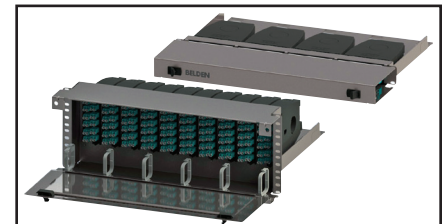

### FX UHD Shelves, Single Cassette Holder

Entry-level cost effective solutions for pre-terminated systems.

| Description                             | Number of Module Bays | Total LC Duplex/<br>MPO Ports using<br>FX Ultra Frames<br>and Cassettes | Total LC Duplex/<br>MPO Ports using<br>FX UHD Frames<br>and Cassettes | Belden Part Number |              |
|---|-----------------------|---|---|--------------------|--------------|
|   |                       |   |   | Titanium           | Black        |
| 1U FX UHD Bezel                         | 4                     | 48  | 72  | AX105813           | AX105812     |
| 1U Standard Fixed Shelf                 | 4                     | 48  | 72  | AX105164           | AX105673     |
| 1U Recessed Fixed Shelf                 | 4                     | 48  | 72  | AX105165           | AX105674     |
| 4U Standard Fixed Shelf                 | 10                    | 120   | 180   | AX105166           | AX105675     |
| 4U Recessed Fixed Shelf                 | 10                    | 120   | 180   | AX105167           | AX105676     |
| FX UHD Single & Double Cassette Holders |                       |   |   | Magnetic           | Non-Magnetic |
| Single Cassette Holder (Black Finish)   |                       |   |   | FXFUBRSHM          | FXFUBRSHM    |
| Double Cassette Holder (Black Finish)   |                       |   |   | FXFUBRDHM          | FXFUBRDHS    |

Top: AX105164, FX UHD 1U Patch Panel Standard Shelf  
Bottom: AX105167, FX UHD 4U Patch Panel Recessed Shelf (shown loaded)

AX105813 FX UHD 1U Bezel

Top: FXFUBRSHM, FX UHD Single Cassette Holder with Magnetic Attachment  
Bottom: FXFUBRDHM FX UHD Double Cassette Holder with Magnetic Attachment (Bottom)