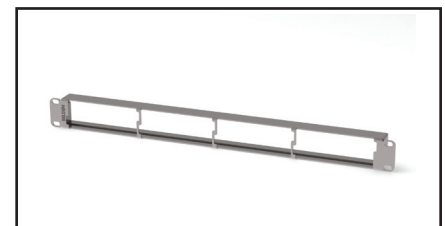

### FX UHD Shelves, Single Cassette Holder

Entry-level cost effective solutions for pre-terminated systems.

| Description                             | Number of Module Bays | Total LC Duplex/<br>MPO Ports using<br>FX Ultra Frames<br>and Cassettes | Total LC Duplex/<br>MPO Ports using<br>FX UHD Frames<br>and Cassettes | Belden Part Number |              |
|---|-----------------------|---|---|--------------------|--------------|
|   |                       |   |   | Titanium           | Black        |
| 1U FX UHD Bezel                         | 4                     | 48  | 72  | AX105813           | AX105812     |
| 1U Standard Fixed Shelf                 | 4                     | 48  | 72  | AX105164           | AX105673     |
| 1U Recessed Fixed Shelf                 | 4                     | 48  | 72  | AX105165           | AX105674     |
| 4U Standard Fixed Shelf                 | 10                    | 120   | 180   | AX105166           | AX105675     |
| 4U Recessed Fixed Shelf                 | 10                    | 120   | 180   | AX105167           | AX105676     |
| FX UHD Single & Double Cassette Holders |                       |   |   | Magnetic           | Non-Magnetic |
| Single Cassette Holder (Black Finish)   |                       |   |   | FXFUBRSHM          | FXFUBRSHM    |
| Double Cassette Holder (Black Finish)   |                       |   |   | FXFUBRDHM          | FXFUBRDHS    |

Top: AX105164, FX UHD 1U Patch Panel Standard Shelf  
Bottom: AX105167, FX UHD 4U Patch Panel Recessed Shelf (shown loaded)

AX105813 FX UHD 1U Bezel

Top: FXFUBRSHM, FX UHD Single Cassette Holder with Magnetic Attachment  
Bottom: FXFUBRDHM FX UHD Double Cassette Holder with Magnetic Attachment (Bottom)