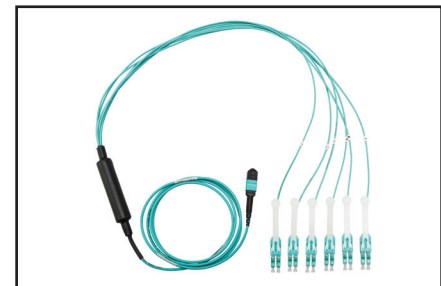

### EASIER

- Easier upgradability from 10G to 40G or 100G with MPO connectivity

### BETTER

- Better identification of fiber type with Erika Violet for OM4 cable and connectors
- Better airflow with small transition point construction

FP4LUMF002M, FX Hydra Patch Cord, OM4, MPO-12F (F) to 6 x LC Duplex UHD Uniboot, 2 m