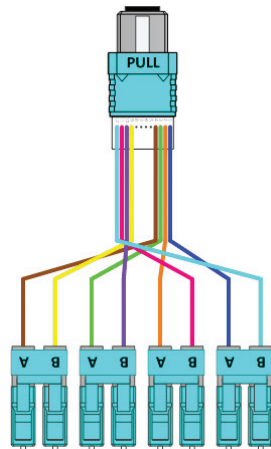

Please contact Belden for any help configuring/validating SmartPart Numbers or for any other custom Engineered solutions

FX Hydra Assembly SR4 Polarity MPO-12 8 Fiber (Base8)