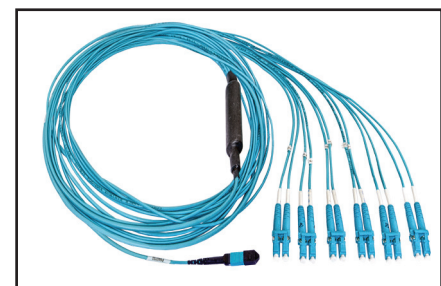

FP3LDMF002M, FX Hydra Patch Cord, OM3, MPO-12F (F) to 6 x LC Duplex, 2 m