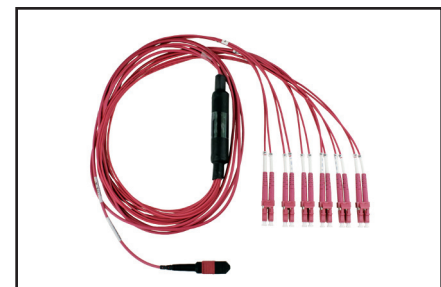

### BETTER

- Better identification of fiber type with Erika Violet for OM4 cable and connectors
- Better airflow with small transition point construction

FP4LUMF002M, FX Hydra Patch Cord, OM4, MPO-12F (F) to 6 x LC Duplex UHD Uniboot, 2 m

### FX Hydra Assemblies - Standard Performance

Description	FX OM3	FX OM4	FX SM	FX SM/APC
<b>Cable Performance - LC/SC/ST</b>				
IL Max. 850 nm/1300 nm (dB/Km)	3.25/1.0	3.0/1.0		–
IL Max. 1310 nm/1550 nm (dB/Km)	–	–		0.5/0.5
Fire Rating	Plenum			
Cable Style	MPO: Interconnect Mini-Round 3.0 mm LC Uniboot: Interconnect Mini-Round 2.0 mm LC: Interconnect Simplex Zip 2.0 mm			
<b>Connector Performance - LC</b>				
IL Max. (dB)	0.25	0.15	0.35	0.35
Polish - RL Typ. (dB)	PC - 30	PC - 30	UPC - 55	APC - 65
Fanout Length	0.5 m, In-Line			
<b>Connector Performance - MPO</b>				
IL Max. (dB)	0.35	0.2	–	0.75
Polish - RL Typ. (dB)	PC - 30	PC - 30	–	APC - 60
Polarity	Type-A			

See duplex clips on page 18

FP4LDMF002M, FX Hydra Patch Cord, OM4, MPO-12F (F) to 6 x LC Duplex, 2 m