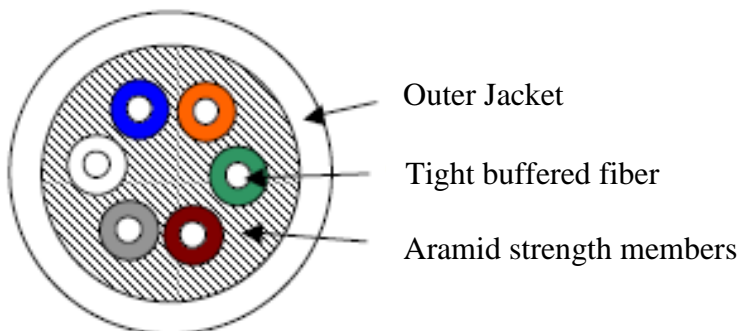

Tactical Cable

Revision Number: 11

Revision Date: 08.09/16

Glass Type	OM1 - 62.5/125µm Multi-Mode	OS2 - Single Mode ²
Part Number Code (x)	A	W
Operating Wavelength (nm)	850/1300	1310/1550
Min. OFL ¹ Bandwidth (MHz-km)	200/600	-
Min. Laser Bandwidth ³ (MHz-km)	950/-	-
Max Attenuation (dB/km)	3.5/1.25	0.5/0.5
1 Gigabit Ethernet Min. Link Length (meters)	275/550	5000/-
10 Gigabit Ethernet Min. Link Length (meters)	33/-	10,000/40,000

Fiber	
1	Blue
2	Orange
3	Green
4	Brown
5	Gray
6	White
7	Red
8	Black
9	Yellow
10	Violet
11	Pink
12	Aqua

1. OFL – Overfilled Launch
 2. Low water peak Single-mode suitable for CWDM use complies with ITU G.652c/d and G657-a1
 3. Effective Modal Bandwidth, determined by RML or DMD performance specifications

Physical Specifications	
Fiber Type:	See table above
Buffer:	Type: Thermoplastic Tight Buffer Diameter: 900 +35µm/-50µm Color coded fibers with strength members
Assembly:	Aramid
Strength members:	UV Resistant PU
Jacket Material:	